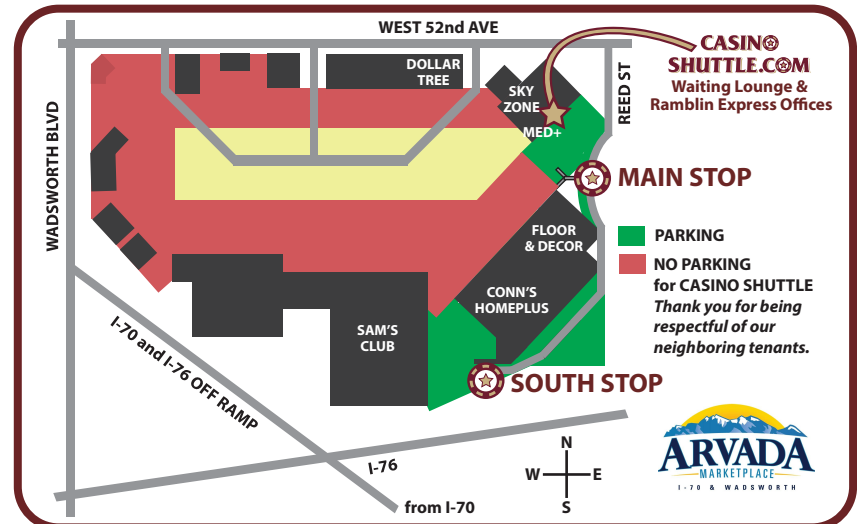

ARVADA DAILY SCHEDULE

ARVADA MARKETPLACE, I-70 & WADSWORTH, EAST END NEAR SKY ZONE, AROUND CORNER FROM MED+ 7330 W 52ND AVE, ARVADA CO 80002

DEPART ARVADA MARKETPLACE		ARRIVE CASINOS (eta)		DEPART CASINOS		ARRIVE ARVADA	
MAIN	SOUTH	BLACK HAWK	CENTRAL CITY	CENTRAL CITY	BLACK HAWK	(eta) BOTH STOPS	
X	*4:55 am	5:45	5:55 am	6:15	6:25 am	7:10 am	
X	*5:55	6:45	6:55	7:15	7:25	8:10	
X	*6:55	7:45	7:55	8:15	8:25	9:10	
7:55 am	7:57	8:45	8:55	9:15	9:25	10:10	
8:55	8:57	9:45	9:55	10:15	10:25	11:10	
9:55	9:57	10:45	10:55	11:15	11:25	12:10 pm	
10:55	10:57	11:45	11:55	12:15	12:25 pm	1:10	
11:55	11:57	12:45	12:55 pm	1:15	1:25	2:10	
12:55 pm	12:57 pm	1:45	1:55	2:15	2:25	3:10	
1:55	1:57	2:45	2:55	3:15	3:25	4:10	
2:55	2:57	3:45	3:55	4:15	4:25	5:10	
3:55	3:57	4:45	4:55	5:15	5:25	6:10	
4:55	4:57	5:45	5:55	6:15	6:25	7:10	
5:55	5:57	6:45	6:55	7:15	7:25	8:10	
6:55	6:57	7:45	7:55	8:15	8:25	9:10	
7:55	7:57	8:45	8:55	9:15	9:25	10:10	
8:55	8:57	9:45	9:55	10:15	10:25	11:10	
9:55	9:57	10:45	10:55	11:15	11:25	12:10 am	
10:55	10:57	11:45	11:55	12:15	12:25	1:10	
12:55 am	12:57 am	1:45	1:55 am	2:15	2:25 am	3:10 am	

* = First Three AM Departures from South Stop Only

CASINOSHUTTLE.COM
 VISIT **BLACK HAWK** by **RAMBLIN EXPRESS®**
 feedback@casinoshuttle.com
 303-572-8687

CASINO STOPS

ARRIVAL STOPS

1. (BH) MONARCH
2. (BH) LADY LUCK
3. (BH) BALLY'S BLACK HAWK NORTH fka Mardi Gras
4. (BH) AMERISTAR
5. (BH) LODGE / GILPIN
6. (BH) BULL DURHAM / SARATOGA / SASQUATCH WILD CARD / Z CASINO
7. (CC) JOHNNY Z's
8. (CC) GRAND Z

DEPARTURE STOPS

1. (CC) JOHNNY Z's
 2. (CC) GRAND Z
 3. (BH) GILPIN (south end of sidewalk)
 4. (BH) BALLY'S BLACK HAWK WEST fka Golden Gates
 5. (BH) ISLE
- (BH) = VISIT **BLACK HAWK**
 (CC) = **CENTRAL CITY**

AMERISTAR, BALLY'S BLACK HAWK, CENTURY, EASY STREET, FAMOUS BONANZA, GILPIN, GRAND Z, ISLE, JOHNNY Z's, LADY LUCK, LODGE, MONARCH, SARATOGA, SASQUATCH, WILD CARD, Z CASINO

SCHEDULES, STOPS, FARES & CASINOS SUBJECT TO CHANGE.